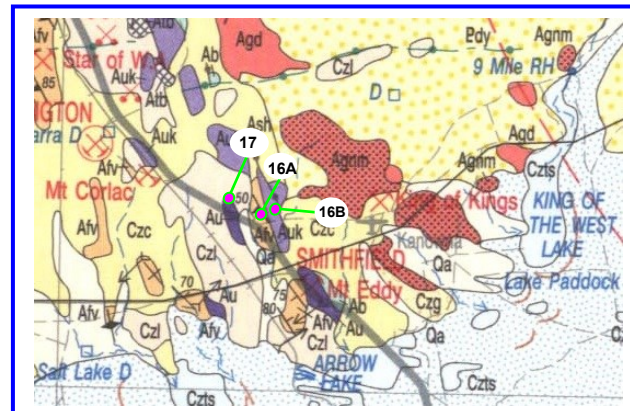

Kalgoorlie

Overview of areas where samples were collected :

Geological Map of Western Australia with marked areas where rock samples were collected :

Kalgoorlie (Centre) area

South Kalgoorlie area

Kalgoorlie (Centre) Area :

→ 4 Geological Maps joined together :

South Kalgoorlie Area (near Norseman) :

→ 4 Geological Maps joined together

Sample sites No : 1 to 65 marked on the maps

Detail 3

Detail 1

Detail 2

Sample sites No : 1 to 65
marked on the maps

Detail 4

Detail 5

Detail 6

Detail 7

Detail 11

Sample sites No : 1 to 65 marked on the maps

Detail 8

Sample sites No : 1 to 65
marked on the maps

Detail 10

Sample sites No : 1 to 65
marked on the maps