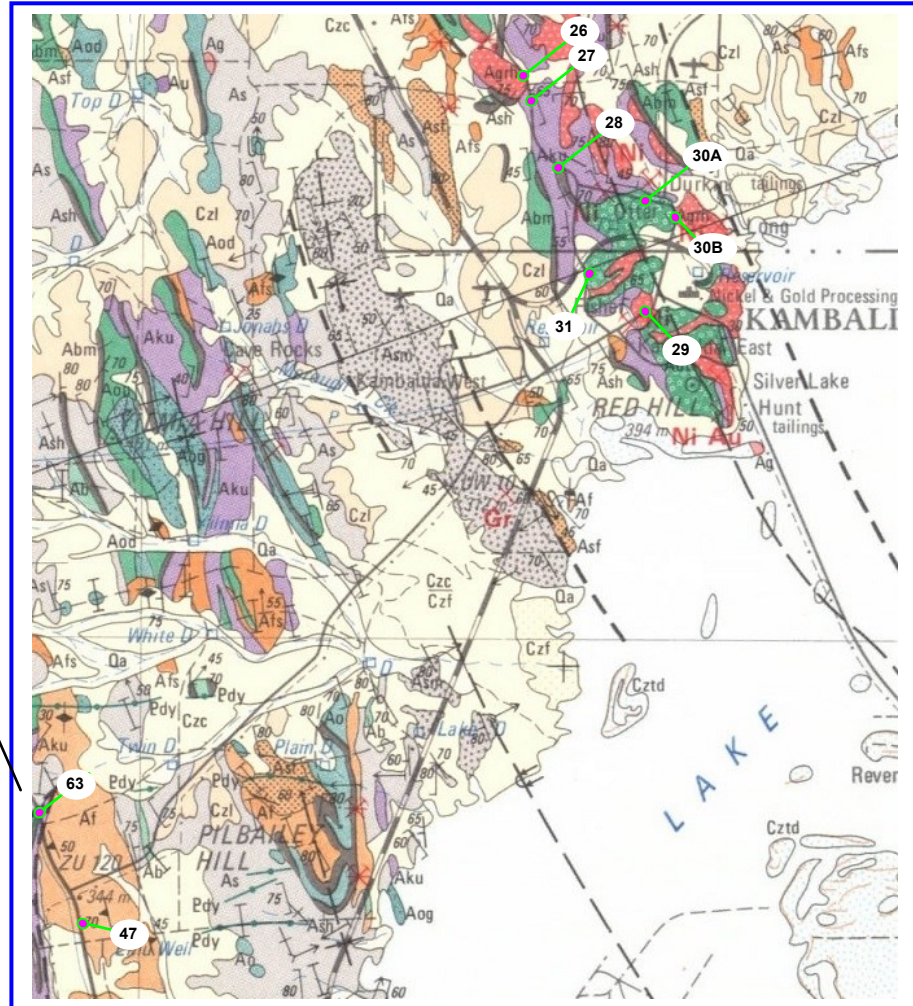

Kalgoorlie

Overview of areas where samples were collected :

Geological Map of Western Australia with marked areas where rock samples were collected :

Kalgoorlie (Centre) area

South Kalgoorlie area

Kalgoorlie (Centre) Area :

→ 4 Geological Maps joined together :

South Kalgoorlie Area (near Norseman) :

→ 4 Geological Maps joined together

Sample sites No : 1 to 65 marked on the maps

Detail 3

Detail 1

Detail 2

Sample sites No : 1 to 65
marked on the maps

Detail 4

Detail 5

Detail 6

Detail 7

Detail 11

Sample sites No : 1 to 65 marked on the maps

Detail 8

Sample sites No : 1 to 65
marked on the maps

Detail 10

Sample sites No : 1 to 65
marked on the maps