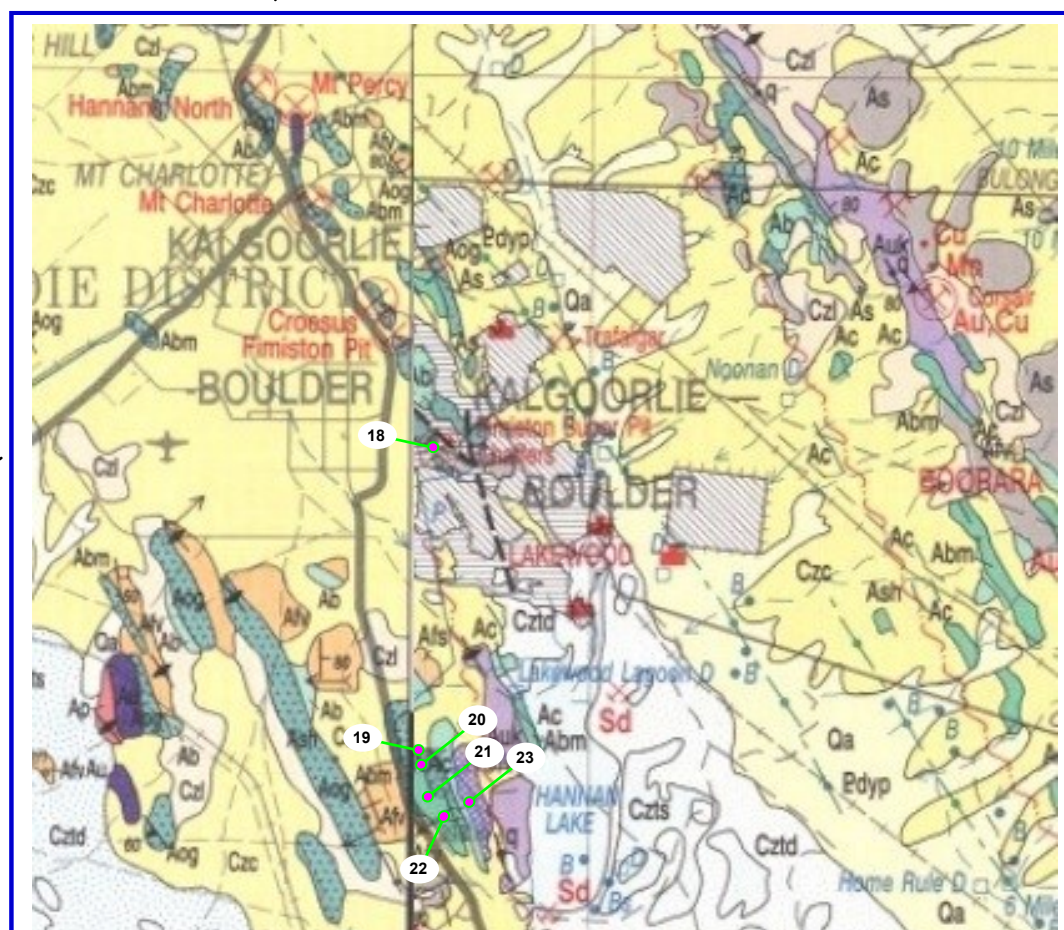

Kalgoorlie

Overview of areas where samples were collected :

Geological Map of Western Australia with marked areas where rock samples were collected :

Kalgoorlie (Centre) area

South Kalgoorlie area

Kalgoorlie (Centre) Area :

→ 4 Geological Maps joined together :

South Kalgoorlie Area (near Norseman) :

→ 4 Geological Maps joined together

Sample sites No : 1 to 65 marked on the maps

Detail 3

Detail 1

Detail 2

Sample sites No : 1 to 65
marked on the maps

Detail 4

Detail 5

Detail 6

Detail 7

Detail 11

Sample sites No : 1 to 65 marked on the maps

Detail 8

Sample sites No : 1 to 65
marked on the maps

Detail 10

Sample sites No : 1 to 65
marked on the maps