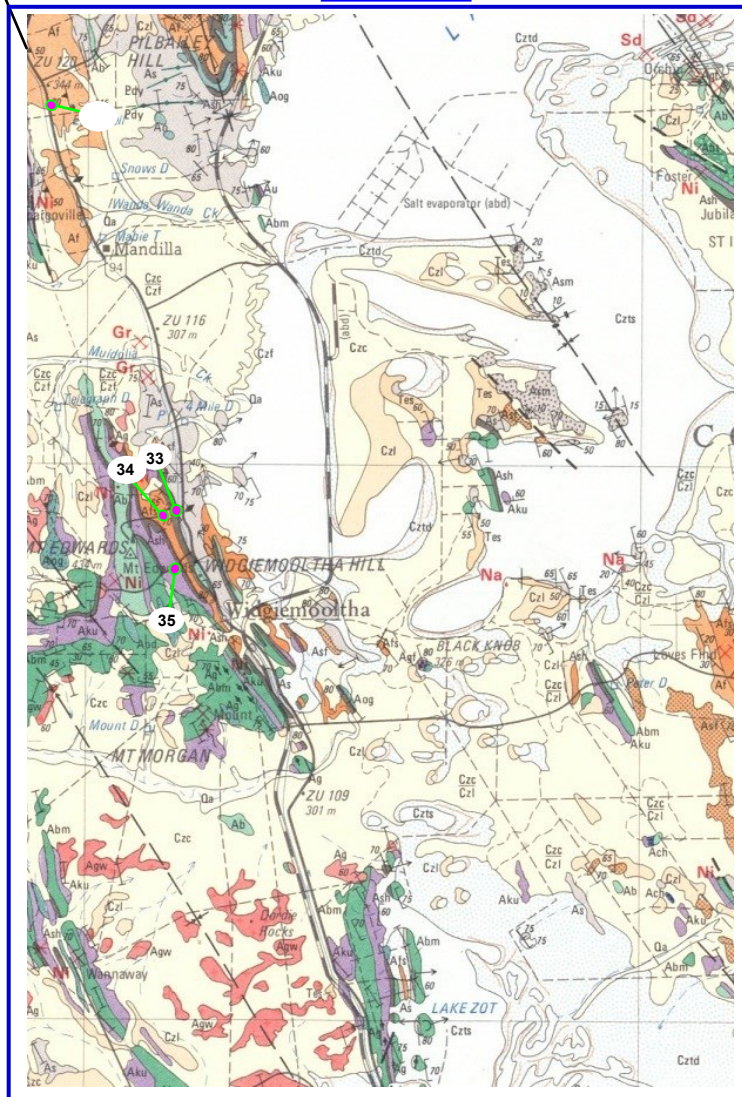

Kalgoorlie

Overview of areas where samples were collected :

Geological Map of Western Australia with marked areas where rock samples were collected :

Kalgoorlie (Centre) area

South Kalgoorlie area

Kalgoorlie (Centre) Area :

→ 4 Geological Maps joined together :

South Kalgoorlie Area (near Norseman) :

→ 4 Geological Maps joined together

Sample sites No : 1 to 65 marked on the maps

Detail 3

Detail 1

Detail 2

Sample sites No : 1 to 65
marked on the maps

Detail 4

Detail 5

Detail 6

Detail 7

Detail 11

Sample sites No : 1 to 65 marked on the maps

Detail 8

Sample sites No : 1 to 65
marked on the maps

Detail 10

Sample sites No : 1 to 65
marked on the maps