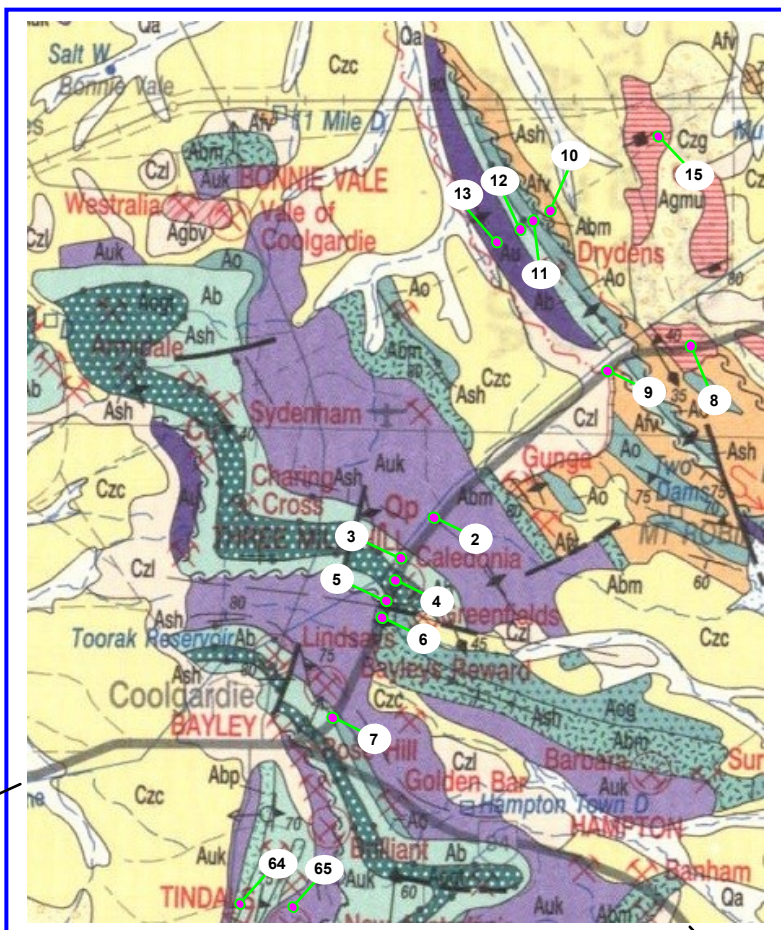

Kalgoorlie

Overview of areas where samples were collected :

Geological Map of Western Australia with marked areas where rock samples were collected :

Kalgoorlie (Centre) area

South Kalgoorlie area

Kalgoorlie (Centre) Area :

→ 4 Geological Maps joined together :

South Kalgoorlie Area (near Norseman) :

→ 4 Geological Maps joined together

Sample sites No : 1 to 65 marked on the maps

Detail 3

Detail 1

Detail 2

Sample sites No : 1 to 65
marked on the maps

Detail 4

Detail 5

Detail 6

Detail 7

Detail 11

Sample sites No : 1 to 65 marked on the maps

Detail 8

Sample sites No : 1 to 65
marked on the maps

Detail 10

Sample sites No : 1 to 65
marked on the maps