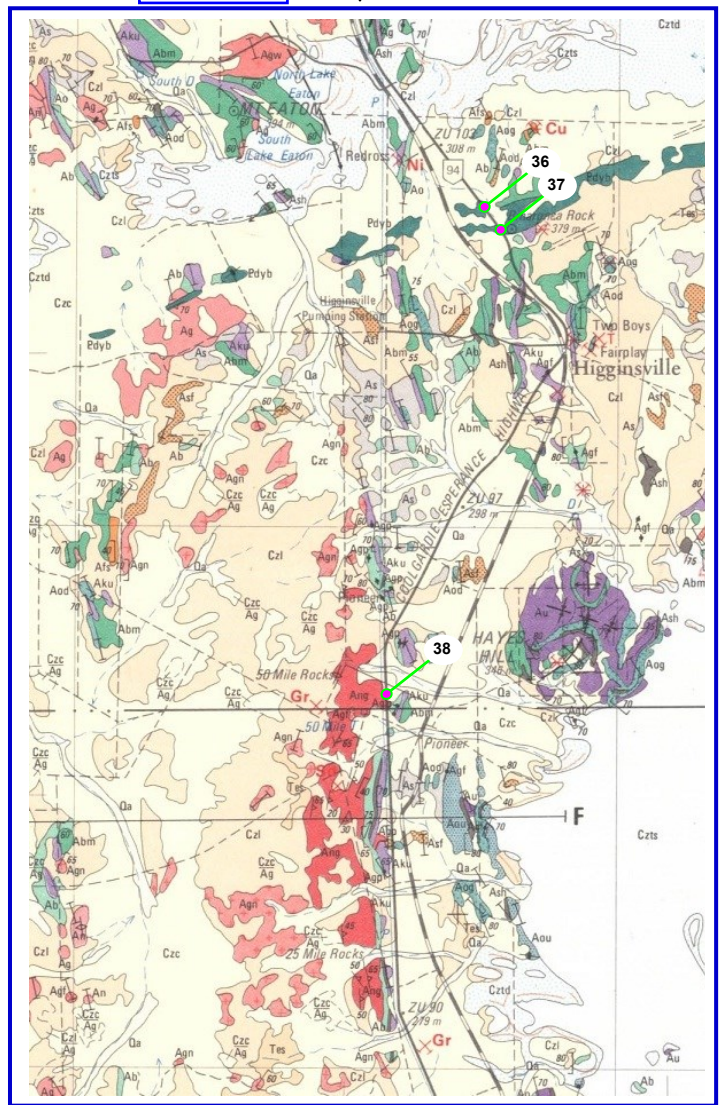

Kalgoorlie

Overview of areas where samples were collected :

Geological Map of Western Australia with marked areas where rock samples were collected :

Kalgoorlie (Centre) area

South Kalgoorlie area

Kalgoorlie (Centre) Area :

→ 4 Geological Maps joined together :

South Kalgoorlie Area (near Norseman) :

→ 4 Geological Maps joined together

Sample sites No : 1 to 65 marked on the maps

Detail 3

Detail 1

Detail 2

Sample sites No : 1 to 65
marked on the maps

Detail 4

Detail 5

Detail 6

Detail 7

Detail 11

Sample sites No : 1 to 65 marked on the maps

Detail 8

Sample sites No : 1 to 65
marked on the maps

Detail 10

Sample sites No : 1 to 65
marked on the maps