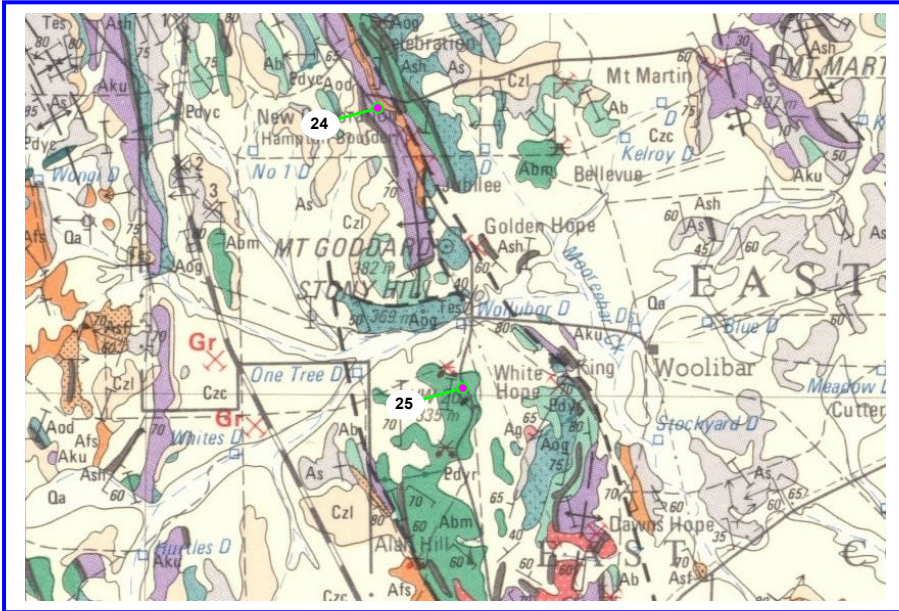

Kalgoorlie

Overview of areas where samples were collected :

Geological Map of Western Australia with marked areas where rock samples were collected :

Kalgoorlie (Centre) area

South Kalgoorlie area

Kalgoorlie (Centre) Area :

→ 4 Geological Maps joined together :

South Kalgoorlie Area (near Norseman) :

→ 4 Geological Maps joined together

Sample sites No : 1 to 65 marked on the maps

Detail 3

Detail 1

Detail 2

Sample sites No : 1 to 65
marked on the maps

Detail 4

Detail 5

Detail 6

Detail 7

Detail 11

Sample sites No : 1 to 65 marked on the maps

Detail 8

Sample sites No : 1 to 65
marked on the maps

Detail 10

Sample sites No : 1 to 65
marked on the maps