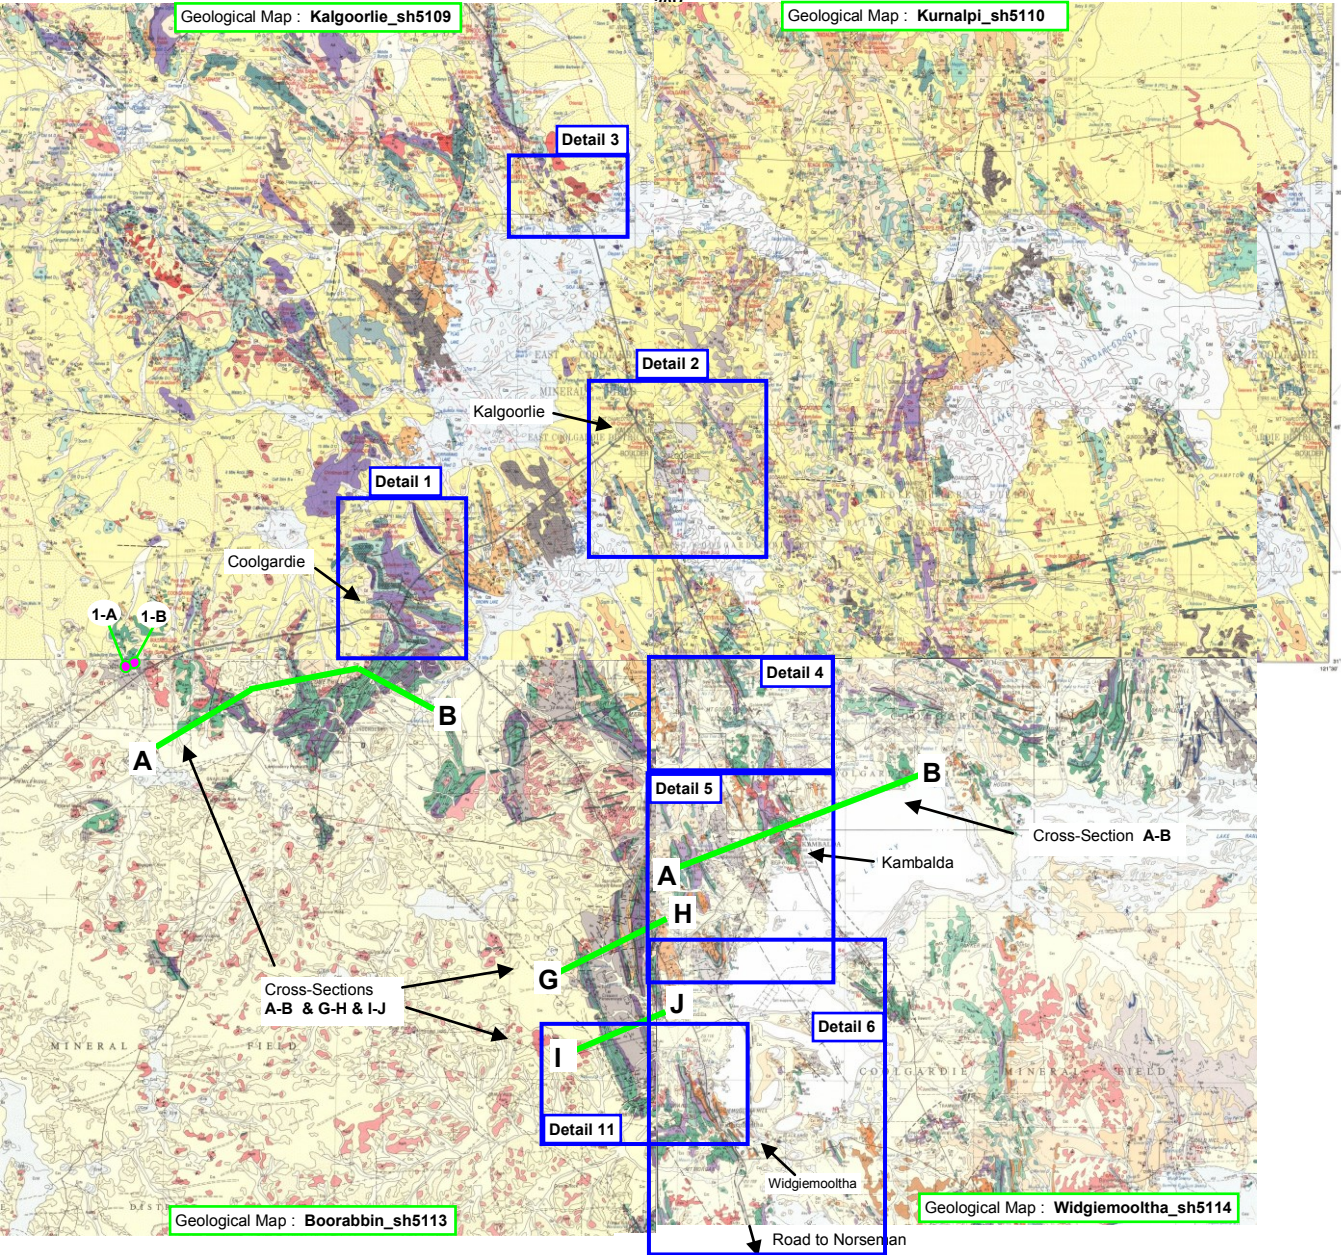

Kalgoorlie

Overview of areas where samples were collected :

Geological Map of Western Australia with marked areas where rock samples were collected :

Kalgoorlie (Centre) area

South Kalgoorlie area

Kalgoorlie (Centre) Area :

→ 4 Geological Maps joined together :

South Kalgoorlie Area (near Norseman) :

→ 4 Geological Maps joined together

Sample sites No : 1 to 65 marked on the maps

Detail 3

Detail 1

Detail 2

Sample sites No : 1 to 65
marked on the maps

Detail 4

Detail 5

Detail 6

Detail 7

Detail 11

Sample sites No : 1 to 65 marked on the maps

Detail 8

Sample sites No : 1 to 65
marked on the maps

Detail 10

Sample sites No : 1 to 65
marked on the maps