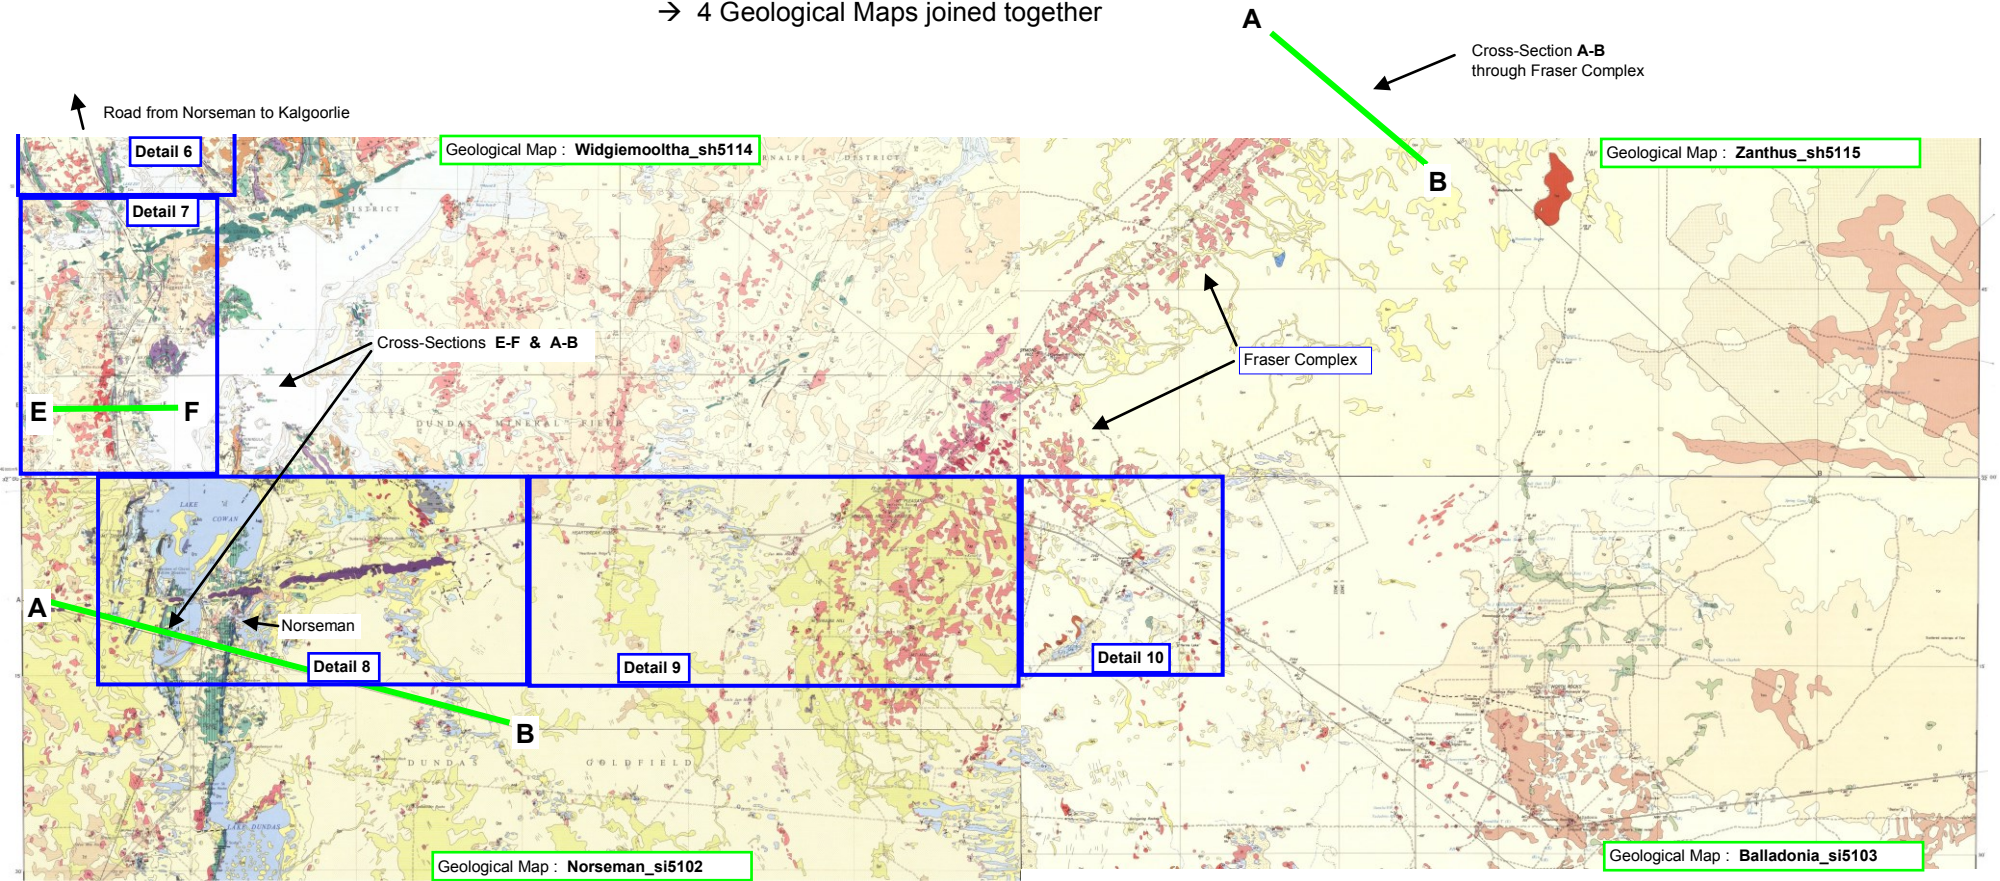

Kalgoorlie

Overview of areas where samples were collected :

Geological Map of Western Australia with marked areas where rock samples were collected :

Kalgoorlie (Centre) area

South Kalgoorlie area

Kalgoorlie (Centre) Area :

→ 4 Geological Maps joined together :

South Kalgoorlie Area (near Norseman) :

→ 4 Geological Maps joined together

Sample sites No : 1 to 65 marked on the maps

Detail 3

Detail 1

Detail 2

Sample sites No : 1 to 65
marked on the maps

Detail 4

Detail 5

Detail 6

Detail 7

Detail 11

Sample sites No : 1 to 65 marked on the maps

Detail 8

Sample sites No : 1 to 65
marked on the maps

Detail 10

Sample sites No : 1 to 65
marked on the maps