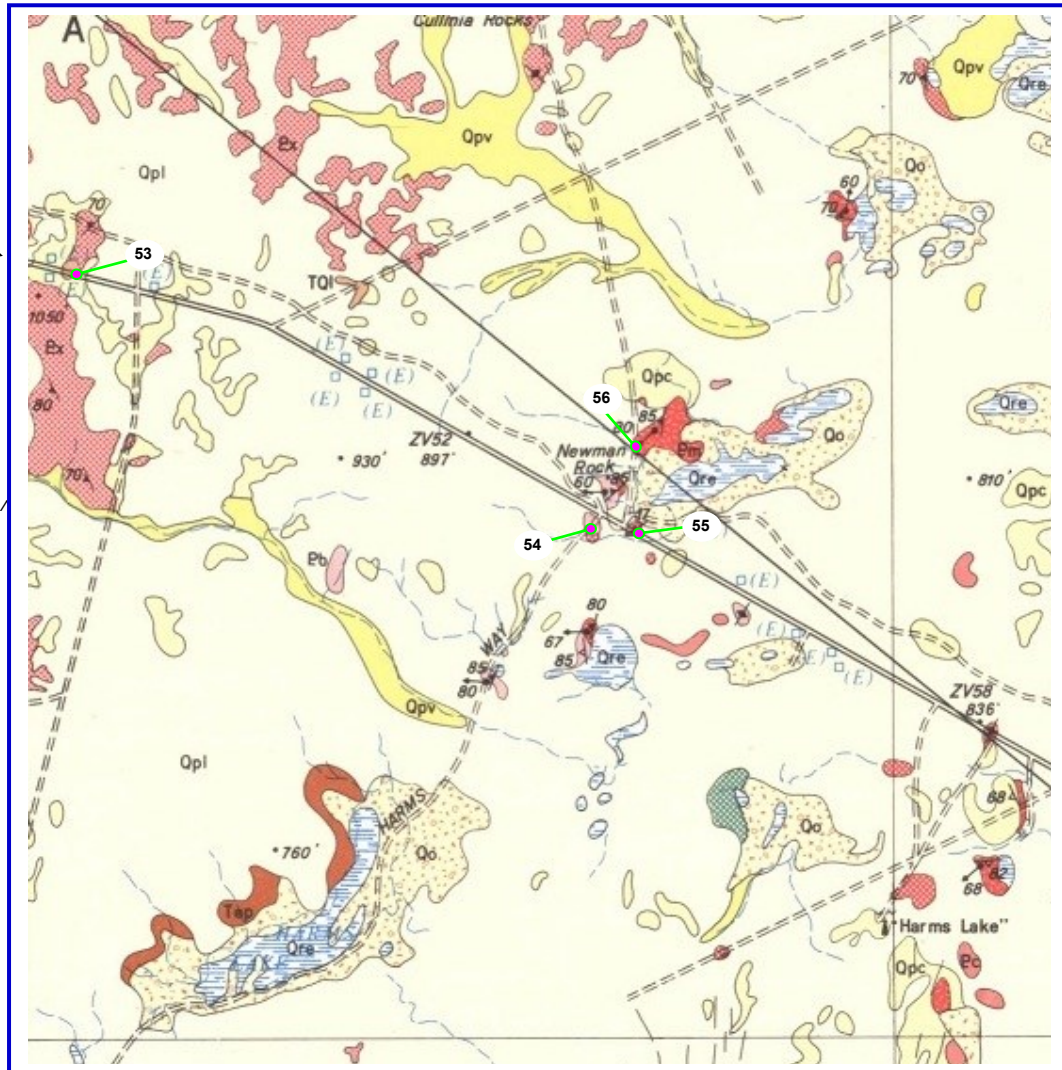

Kalgoorlie

Overview of areas where samples were collected :

Geological Map of Western Australia with marked areas where rock samples were collected :

Kalgoorlie (Centre) area

South Kalgoorlie area

Kalgoorlie (Centre) Area :

→ 4 Geological Maps joined together :

South Kalgoorlie Area (near Norseman) :

→ 4 Geological Maps joined together

Sample sites No : 1 to 65 marked on the maps

Detail 3

Detail 1

Detail 2

Sample sites No : 1 to 65
marked on the maps

Detail 4

Detail 5

Detail 6

Detail 7

Detail 11

Sample sites No : 1 to 65 marked on the maps

Detail 8

Sample sites No : 1 to 65
marked on the maps

Detail 10

Sample sites No : 1 to 65
marked on the maps