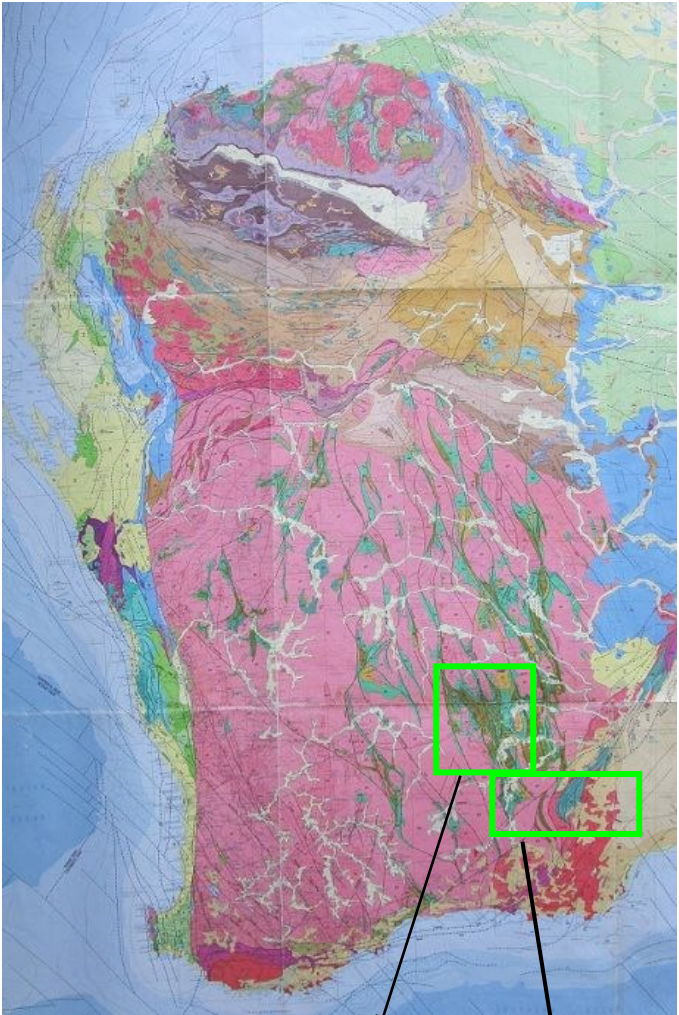

Kalgoorlie

Overview of areas where samples were collected :

Geological Map of Western Australia with marked areas where rock samples were collected :

Kalgoorlie (Centre) area

South Kalgoorlie area

Kalgoorlie (Centre) Area :

→ 4 Geological Maps joined together :

South Kalgoorlie Area (near Norseman) :

→ 4 Geological Maps joined together

Sample sites No : 1 to 65 marked on the maps

Detail 3

Detail 1

Detail 2

Sample sites No : 1 to 65
marked on the maps

Detail 4

Detail 5

Detail 6

Detail 7

Detail 11

Sample sites No : 1 to 65 marked on the maps

Detail 8

Sample sites No : 1 to 65
marked on the maps

Detail 10

Sample sites No : 1 to 65
marked on the maps