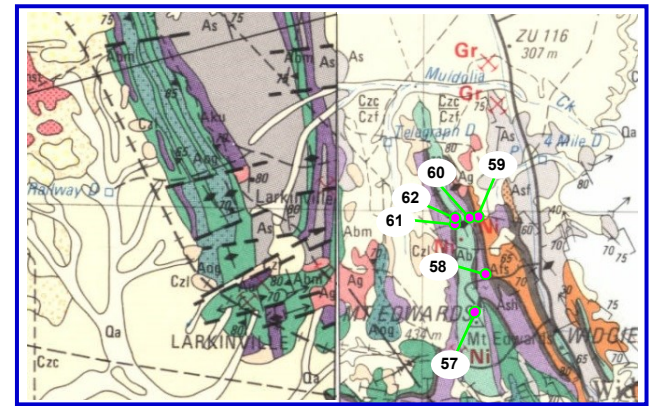

→ 4 Geological Maps joined together :

South Kalgoorlie Area (near Norseman) :

→ 4 Geological Maps joined together

Sample sites No : 1 to 65 marked on the maps

Detail 3

Detail 1

Detail 2

Sample sites No : 1 to 65
marked on the maps

Detail 4

Detail 5

Detail 6

Detail 7

Detail 11

Sample sites No : 1 to 65 marked on the maps

Detail 8

Sample sites No : 1 to 65
marked on the maps

Detail 10

Sample sites No : 1 to 65
marked on the maps