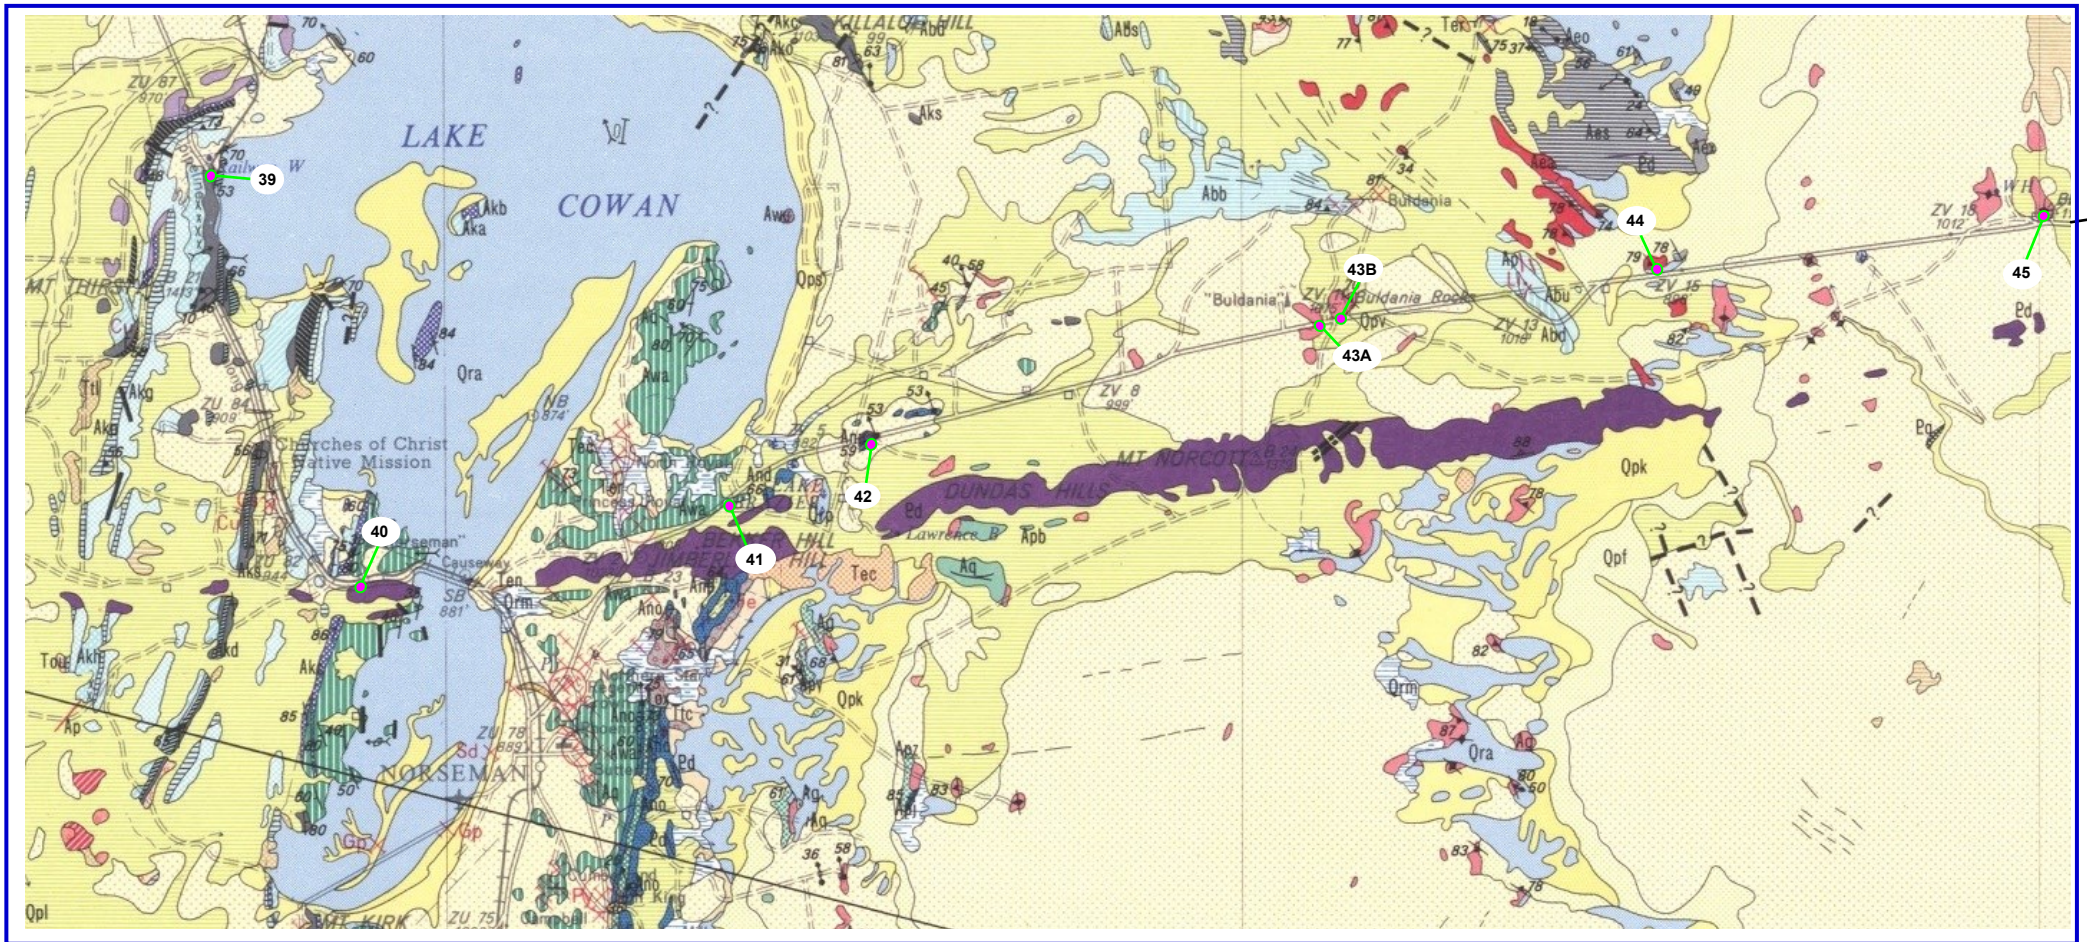

Kalgoorlie

Overview of areas where samples were collected :

Geological Map of Western Australia with marked areas where rock samples were collected :

Kalgoorlie (Centre) area

South Kalgoorlie area

Kalgoorlie (Centre) Area :

→ 4 Geological Maps joined together :

South Kalgoorlie Area (near Norseman) :

→ 4 Geological Maps joined together

Sample sites No : 1 to 65 marked on the maps

Detail 3

Detail 1

Detail 2

Sample sites No : 1 to 65
marked on the maps

Detail 4

Detail 5

Detail 6

Detail 7

Detail 11

Sample sites No : 1 to 65 marked on the maps

Detail 8

Sample sites No : 1 to 65
marked on the maps

Detail 10

Sample sites No : 1 to 65
marked on the maps