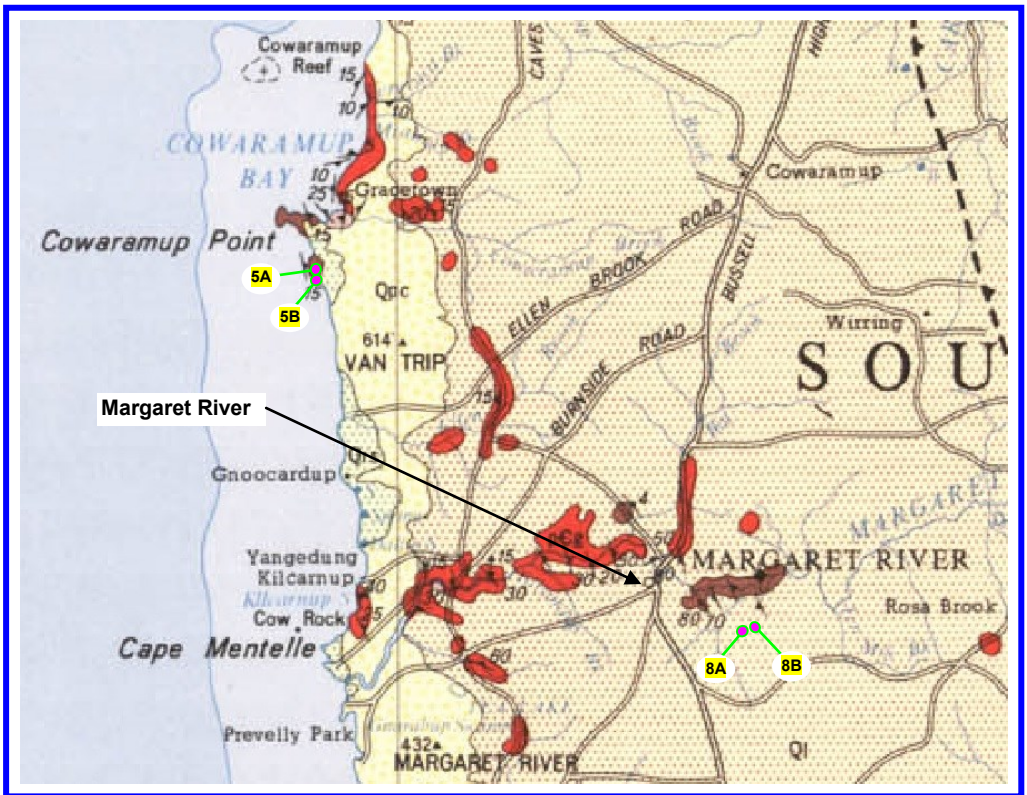

# MARGARET RIVER AREA

## Overview of area where samples were collected :

Geological Map of Western Australia with marked area where rock samples were collected :

Margaret River area

## Margaret River area

→ 3 Geological Maps joined together :

Detail 1

Detail 2

Detail 3

Detail 4

Geological Map : Busselton-Augusta\_si5005

### Cross-Section A-B (1)

Geological Map : Collie\_si5006