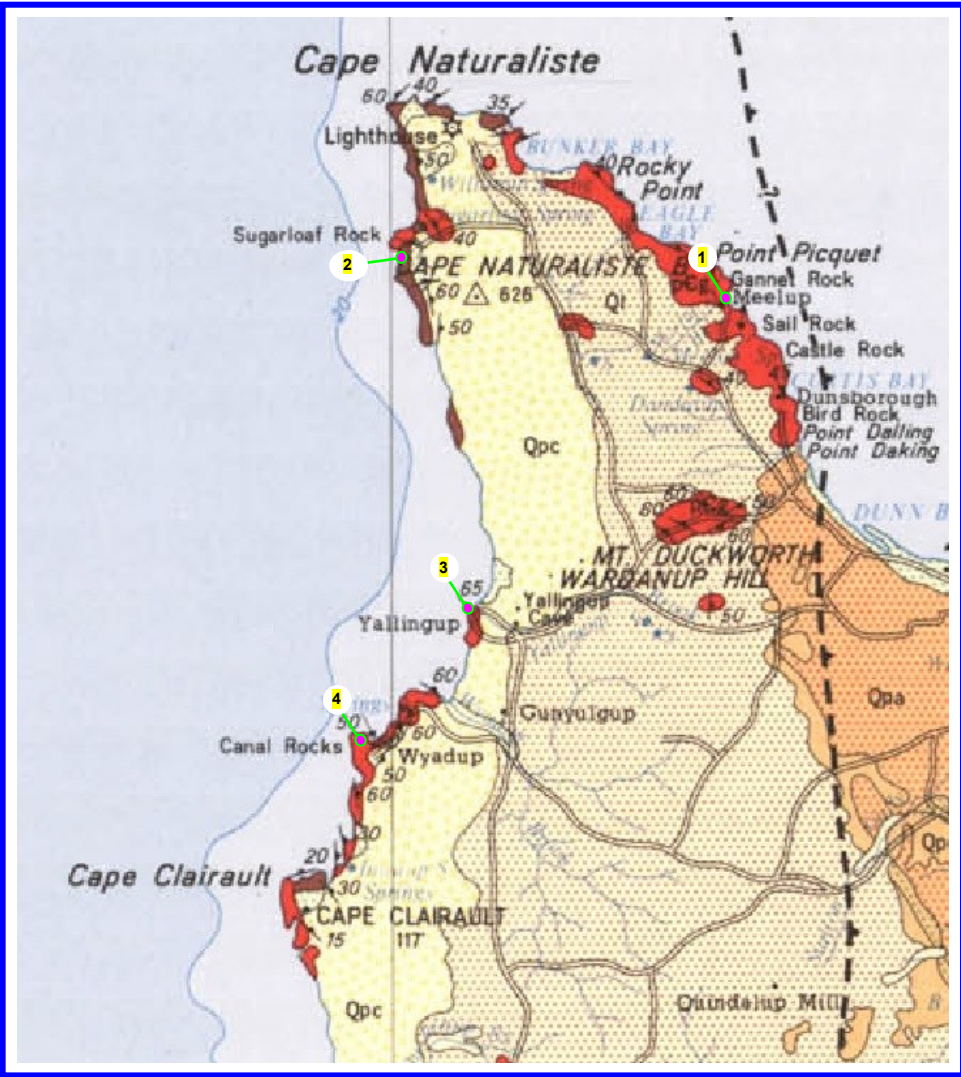

# MARGARET RIVER AREA

## Overview of area where samples were collected :

Geological Map of Western Australia with marked area where rock samples were collected :

Margaret River area

## Margaret River area

→ 3 Geological Maps joined together :

Detail 1

Detail 2

Detail 3

Detail 4

Geological Map : Busselton-Augusta\_si5005