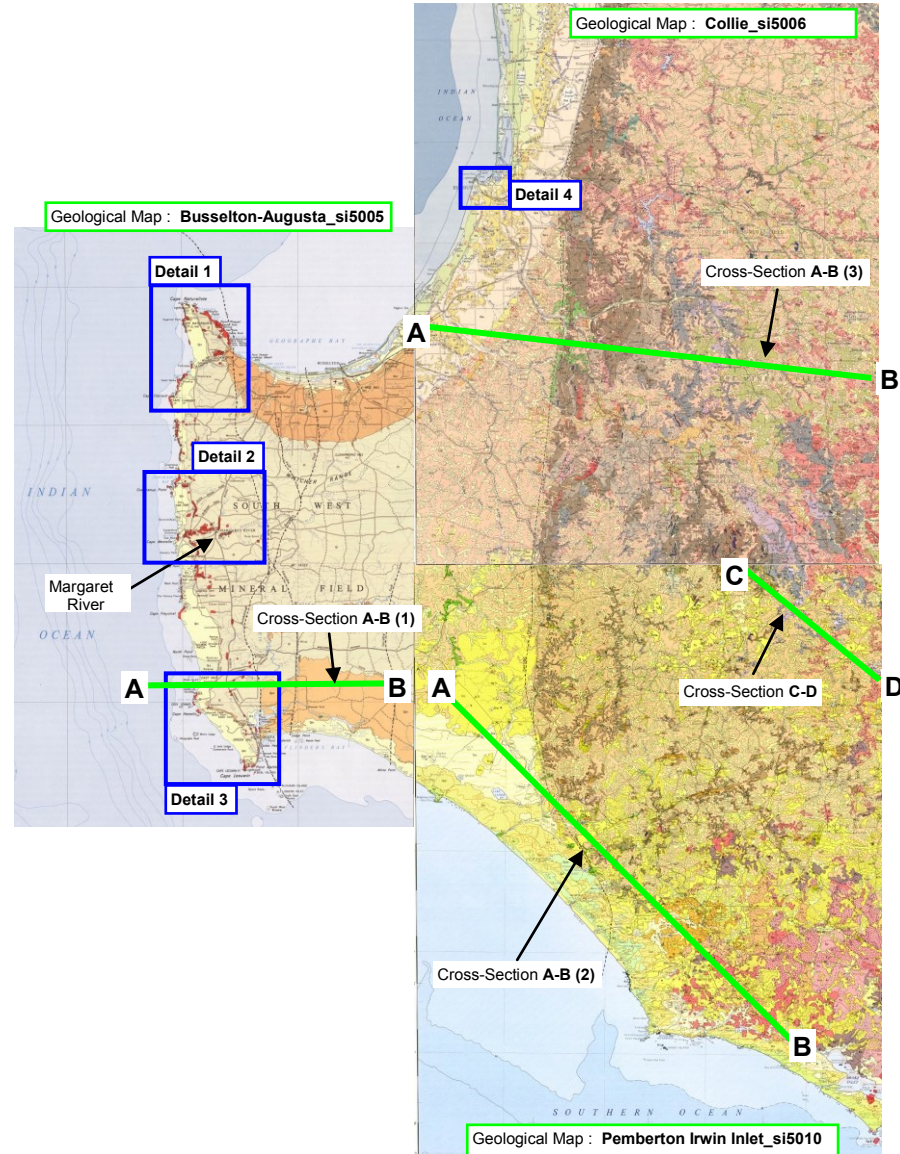

# MARGARET RIVER AREA

## Overview of area where samples were collected :

Geological Map of Western Australia with marked area where rock samples were collected :

Margaret River area

## Margaret River area

→ 3 Geological Maps joined together :

Detail 1

Detail 2

Detail 3

Detail 4

Geological Map : Busselton-Augusta\_si5005

### Cross-Section A-B (1)

Geological Map : Collie\_si5006