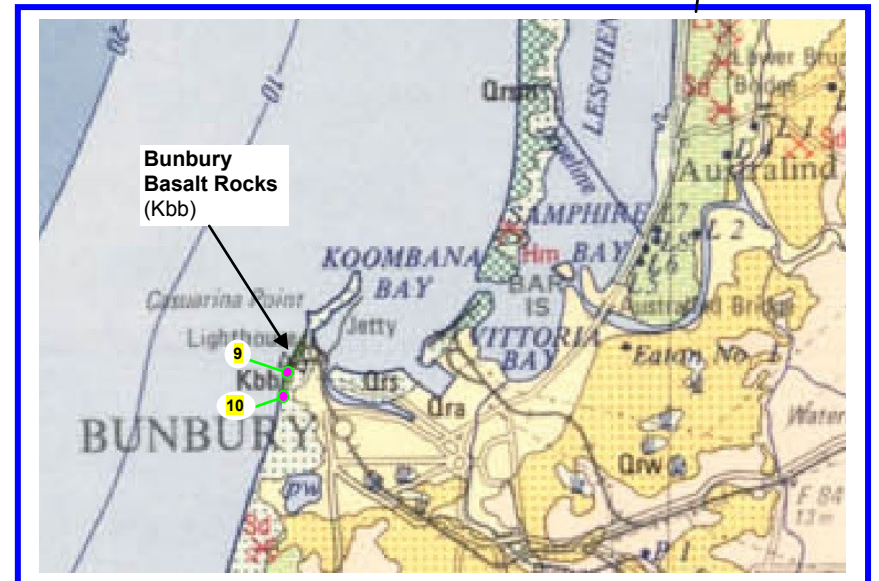

# MARGARET RIVER AREA

## Overview of area where samples were collected :

Geological Map of Western Australia with marked area where rock samples were collected :

Margaret River area

## Margaret River area

→ 3 Geological Maps joined together :

Detail 1

Detail 2

Detail 3

Detail 4

Geological Map : Busselton-Augusta\_si5005

### Cross-Section A-B (1)

Geological Map : Collie\_si5006